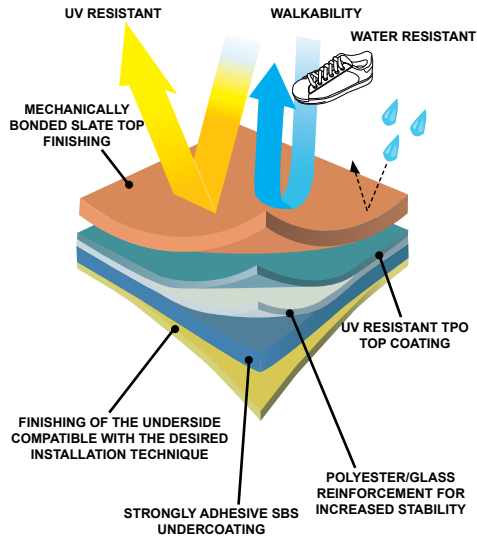

De Boer DuOtherm Built-Up Roof

DuOTHERM BUILT-UP ROOF

DUO HIGH TECH WATERPROOFING MEMBRANE

De Boer Waterproofing Solutions offers a project specific solution. Please contact us for possibilities and cost estimation.

DUO PRODUCT RANGE

TORCH ON
DuO High Tech

DISTRIBUTION OF VAPOUR PRESSURE
DuO Aero

RESISTANT TO BURNING EMBERS
DuO FireCare

MECHANICAL INSTALLATION
DuO Mecano

FLAME-FREE
DuO No Flame

ROOT RESISTANT
DuO Landscape

STRONGER REINFORCEMENT
DuO B&T

ADVANTAGES DuOTHERM BUILT-UP ROOF

- Energy cost saving
- Return on investment
- Green star rating benefit
- High quality waterproofing
- High thermal resistance
- Proven durability in ASEAN
- Expected lifetime of 25 to 35 years (SGS report)
- Insurance backed warranty of 15 years