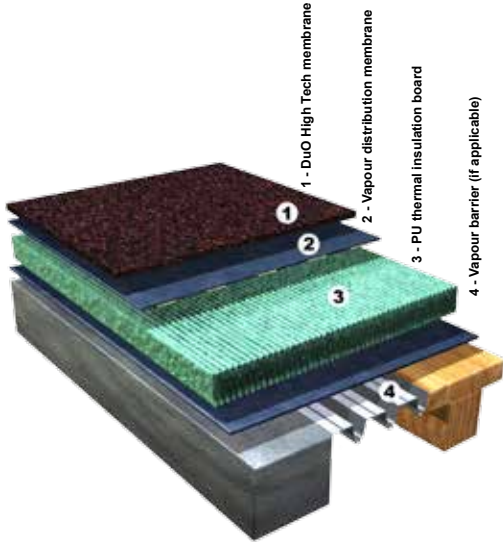

De Boer DuOtherm Built-Up Roof

DuOTHERM BUILT-UP ROOF

DUO HIGH TECH WATERPROOFING MEMBRANE

De Boer Waterproofing Solutions offers a project specific solution. Please contact us for possibilities and cost estimation.

DUO PRODUCT RANGE

TORCH ON
DuO High Tech

DISTRIBUTION OF VAPOUR PRESSURE
DuO Aero

RESISTANT TO BURNING EMBERS
DuO FireCare

MECHANICAL INSTALLATION
DuO Mecano

FLAME-FREE
DuO No Flame

ROOT RESISTANT
DuO Landscape

STRONGER REINFORCEMENT
DuO B&T

ADVANTAGES DuOTHERM BUILT-UP ROOF

- Energy cost saving
- Return on investment
- Green star rating benefit
- High quality waterproofing
- High thermal resistance
- Proven durability in ASEAN
- Expected lifetime of 25 to 35 years (SGS report)
- Insurance backed warranty of 15 years